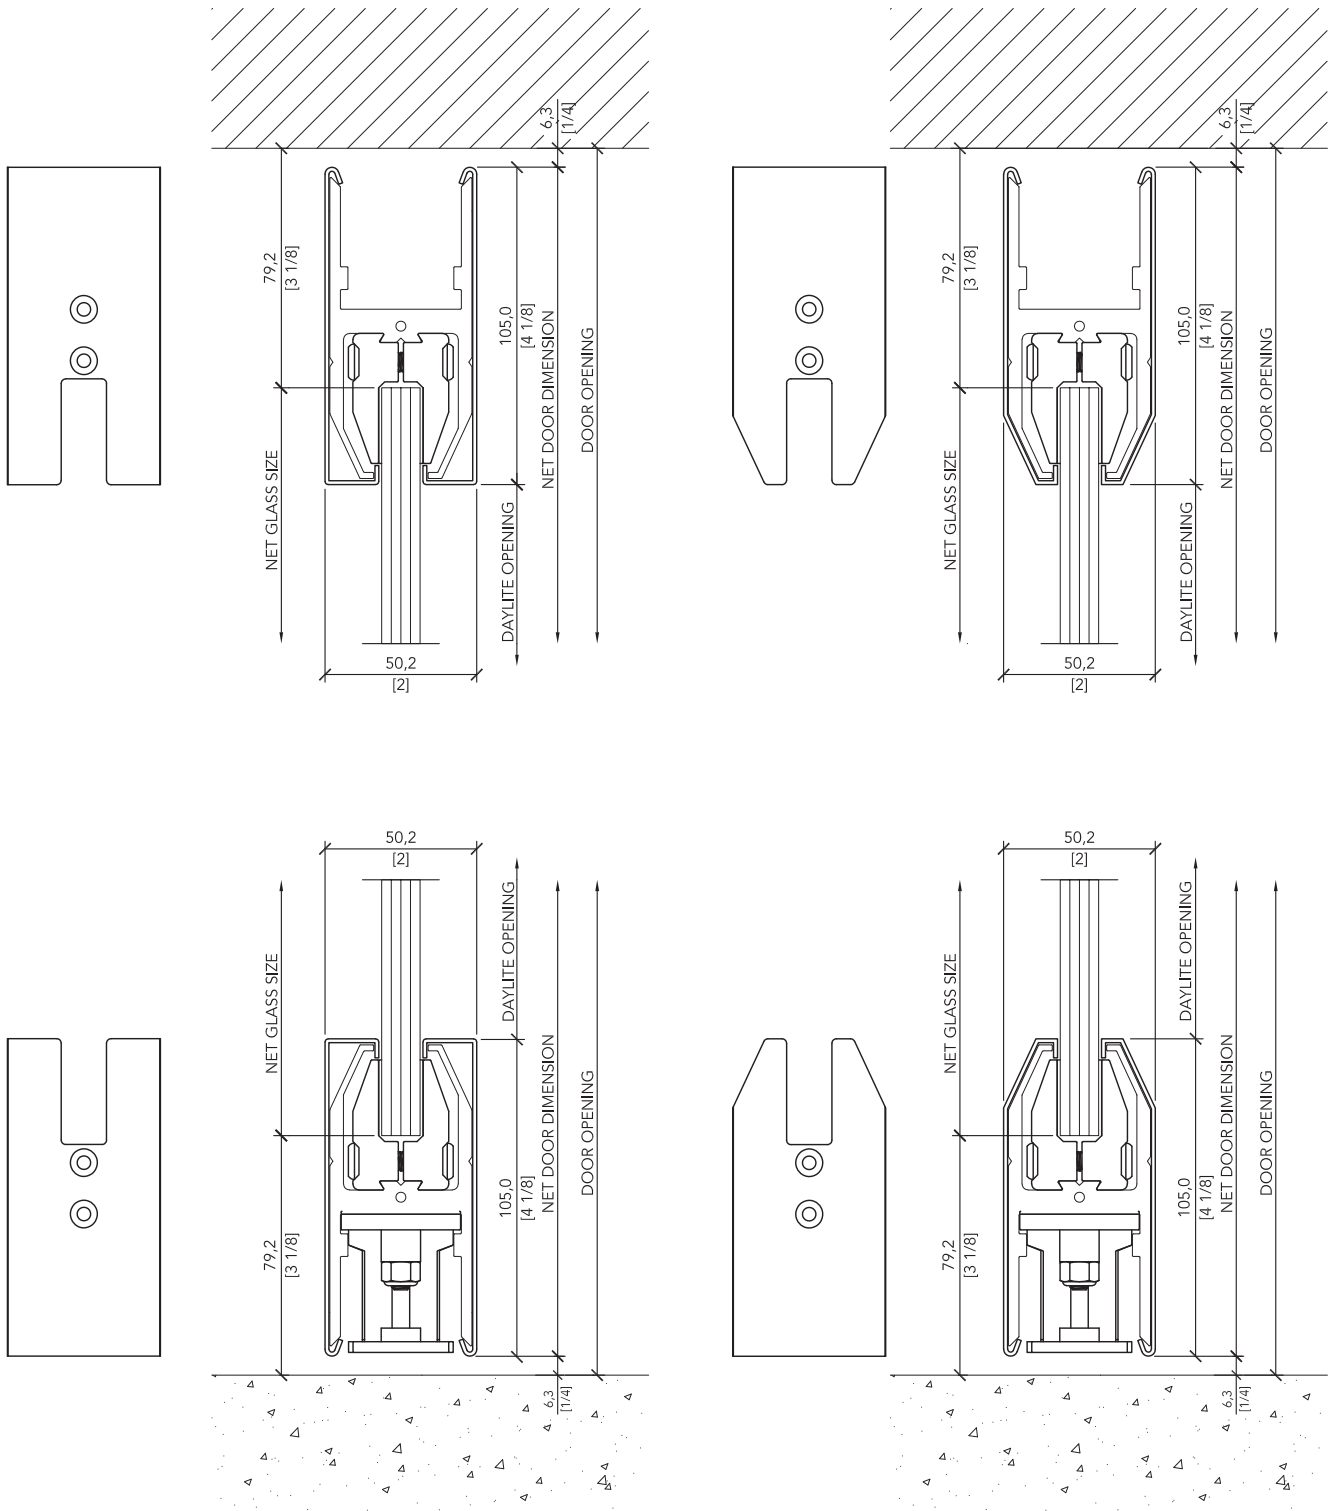

PRODUCT FEATURES:

- A single one piece body profile and two self-centering clamps are assembled through patent pending Dovetail design.
- Dovetail design allows adjusting glass panel without removing the door installed.
- 25 mm (1") Glass Bite increases holding strength for securing the glass in the door rail.
- Patent pending EPCO Slide Pads(ESP) for SUPER EASY Adjustment and Installation.
- ESP design allows adjusting the position of door without removing the door installed.
- ESP design provides flexibility to locate hardware in the door rail needed.
- Hassle free changeable Slide Covers for different finishes, styles or replacement.
- Easiest adjustment and fastest installation time of any door rail system offered in the industry
- Less cost and more time savings for future maintenances.
- EPCO follows GANA Guidelines for maximum door height and width.

SUPER EASY ADJUSTMENT:

After the door is installed all you need to do to adjust the door is to remove the End Cap and Cover.

- Arms and Pivots (sold separately) must meet job requirements.

DR304S/DR304T DIMENSIONS

MODEL OPTIONS:

DR304S - 4" Square Door Rail

DR304SL - 4" Square Door Rail w/ Lock

DR304T - 4" Tapered Door Rail

DR304TL - 4" Tapered Door Rail w/ Lock

DR300 DOVETAIL DESIGN DRY GLAZE DOOR RAIL WITH ESP