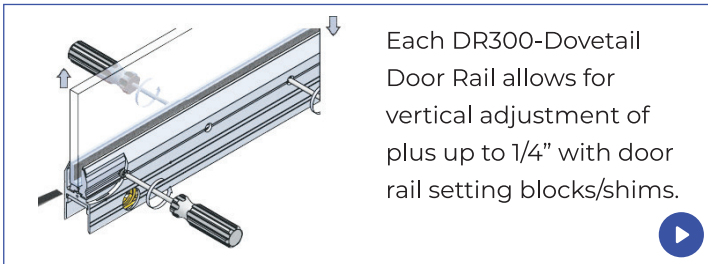

- Arms and Pivots (sold separately) must meet job requirements.