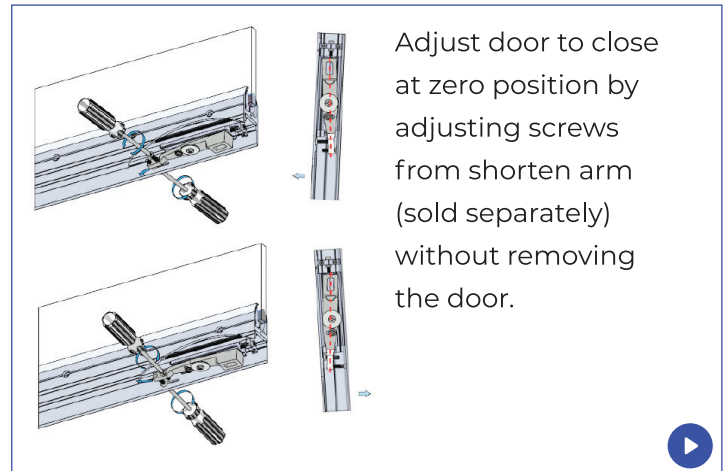

- Arms and Pivots (sold separately) must meet job requirements.