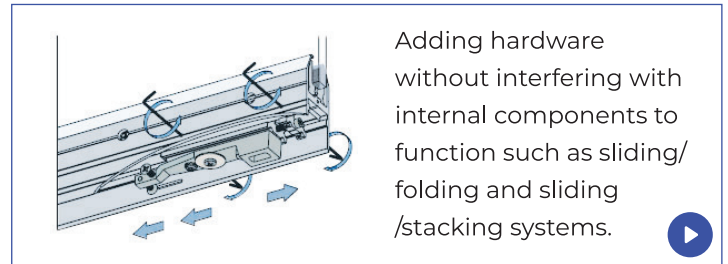

- Arms and Pivots (sold separately) must meet job requirements.