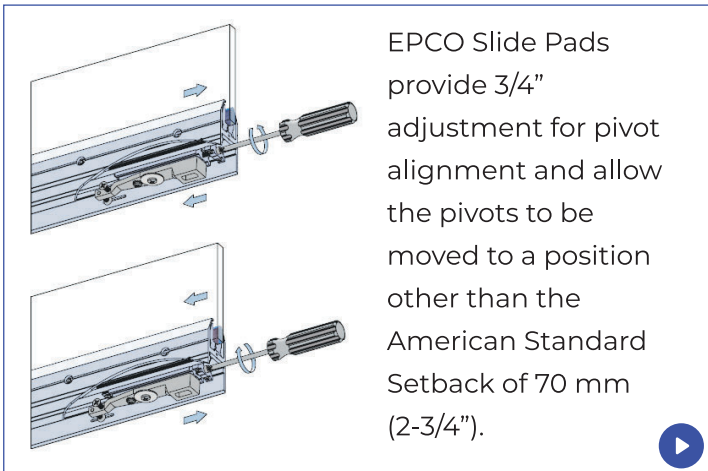

- Arms and Pivots (sold separately) must meet job requirements.