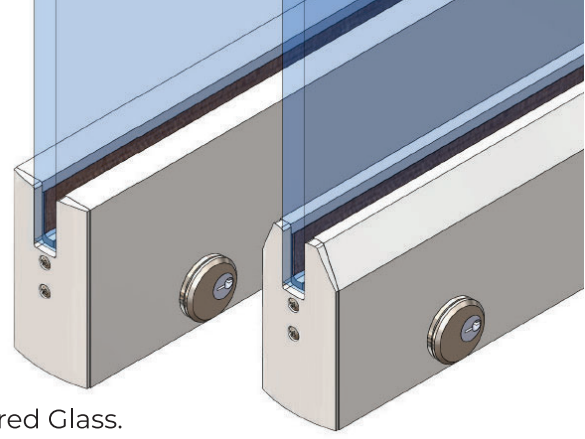

EPCO DR300 SERIES

INNOVATIVE DR300 DOVETAIL DESIGN

DRY GLAZE DOOR RAIL

Glass Pivoting Door

PATENTS
PENDING

MODEL OPTIONS:

- DR304S - 4" Square Door Rail
- DR304SL - 4" Square Door Rail w/ Lock
- DR304T - 4" Tapered Door Rail
- DR304TL - 4" Tapered Door Rail w/ Lock

- For 12 mm (1/2") Monolithic Tempered or 14 mm (9/16") Laminated Tempered Glass.
- Available with or without Lock (Keyed Cylinders, and Thumbturns are sold separately).
- Available in Polished Stainless, Brushed Stainless and Matte Black Finishes, or upon requests.

PRODUCT FEATURES:

- A single one piece body profile and two self-centering clamps are assembled through patent pending Dovetail design.
- Dovetail design allows adjusting glass panel without removing the door installed.
- 25 mm (1") Glass Bite increases holding strength for securing the glass in the door rail.
- Patent pending EPCO Slide Pads(ESP) for SUPER EASY Adjustment and Installation.
- ESP design allows adjusting the position of door without removing the door installed.
- ESP design provides flexibility to locate hardware in the door rail needed.
- Hassle free changeable Slide Covers for different finishes, styles or replacement.
- Easiest adjustment and fastest installation time of any door rail system offered in the industry
- Less cost and more time savings for future maintenances.
- EPCO follows GANA Guidelines for maximum door height and width.