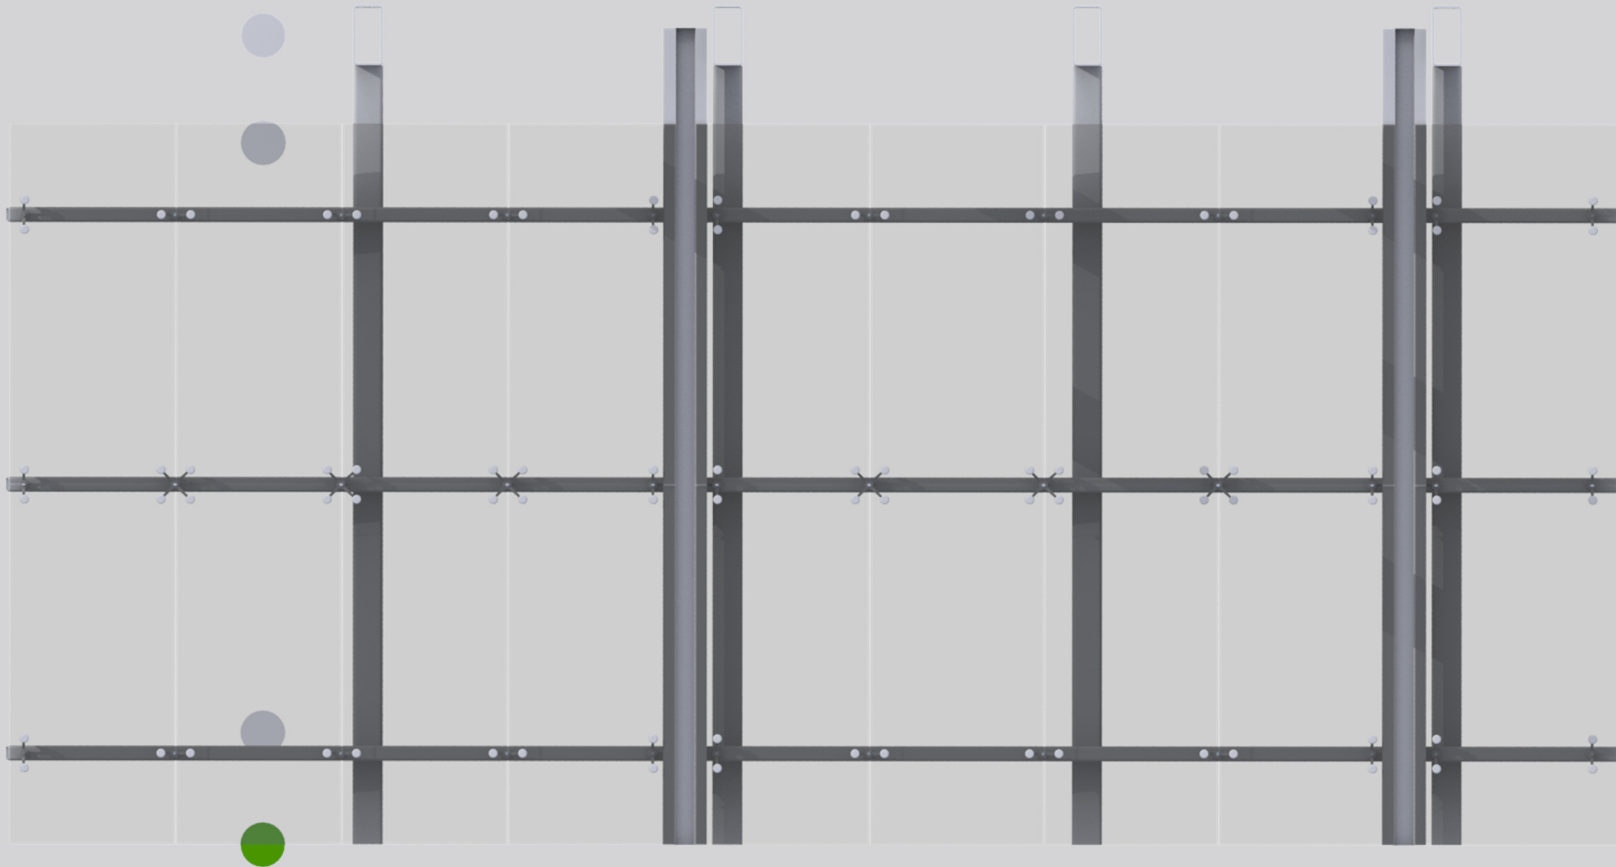

EPCO Architectural Hardware (USA) Inc.
City of Industry, CA 91789
www.epcocorp.com info@epcocorp.com

Structural Point Supported System - GLASS CANOPY

GWSFMA

OVERALL VIEW

www.epcocorp.com

PLAN VIEW

INTERIOR VIEW

www.epcocorp.com

SIDE ELEVATION

FRONT ELEVATION

www.epcocorp.com