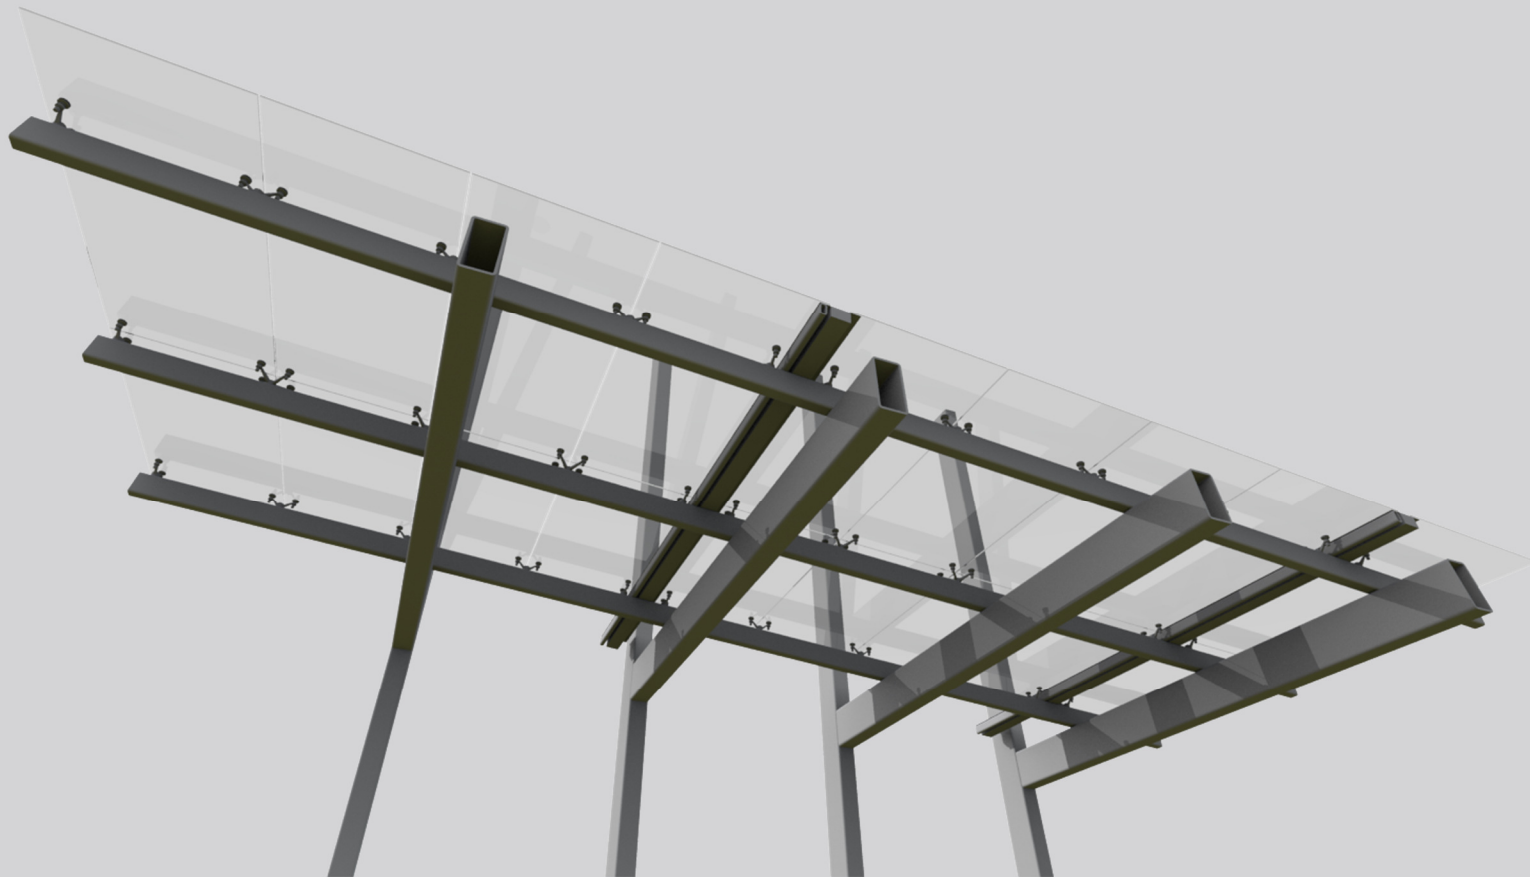

EPCO Architectural Hardware (USA) Inc.
City of Industry, CA 91789
www.epcocorp.com info@epcocorp.com

Structural Point Supported System - GLASS CANOPY

GWSFMA

OVERALL VIEW

www.epcocorp.com

PLAN VIEW

INTERIOR VIEW

www.epcocorp.com

SIDE ELEVATION

FRONT ELEVATION

www.epcocorp.com