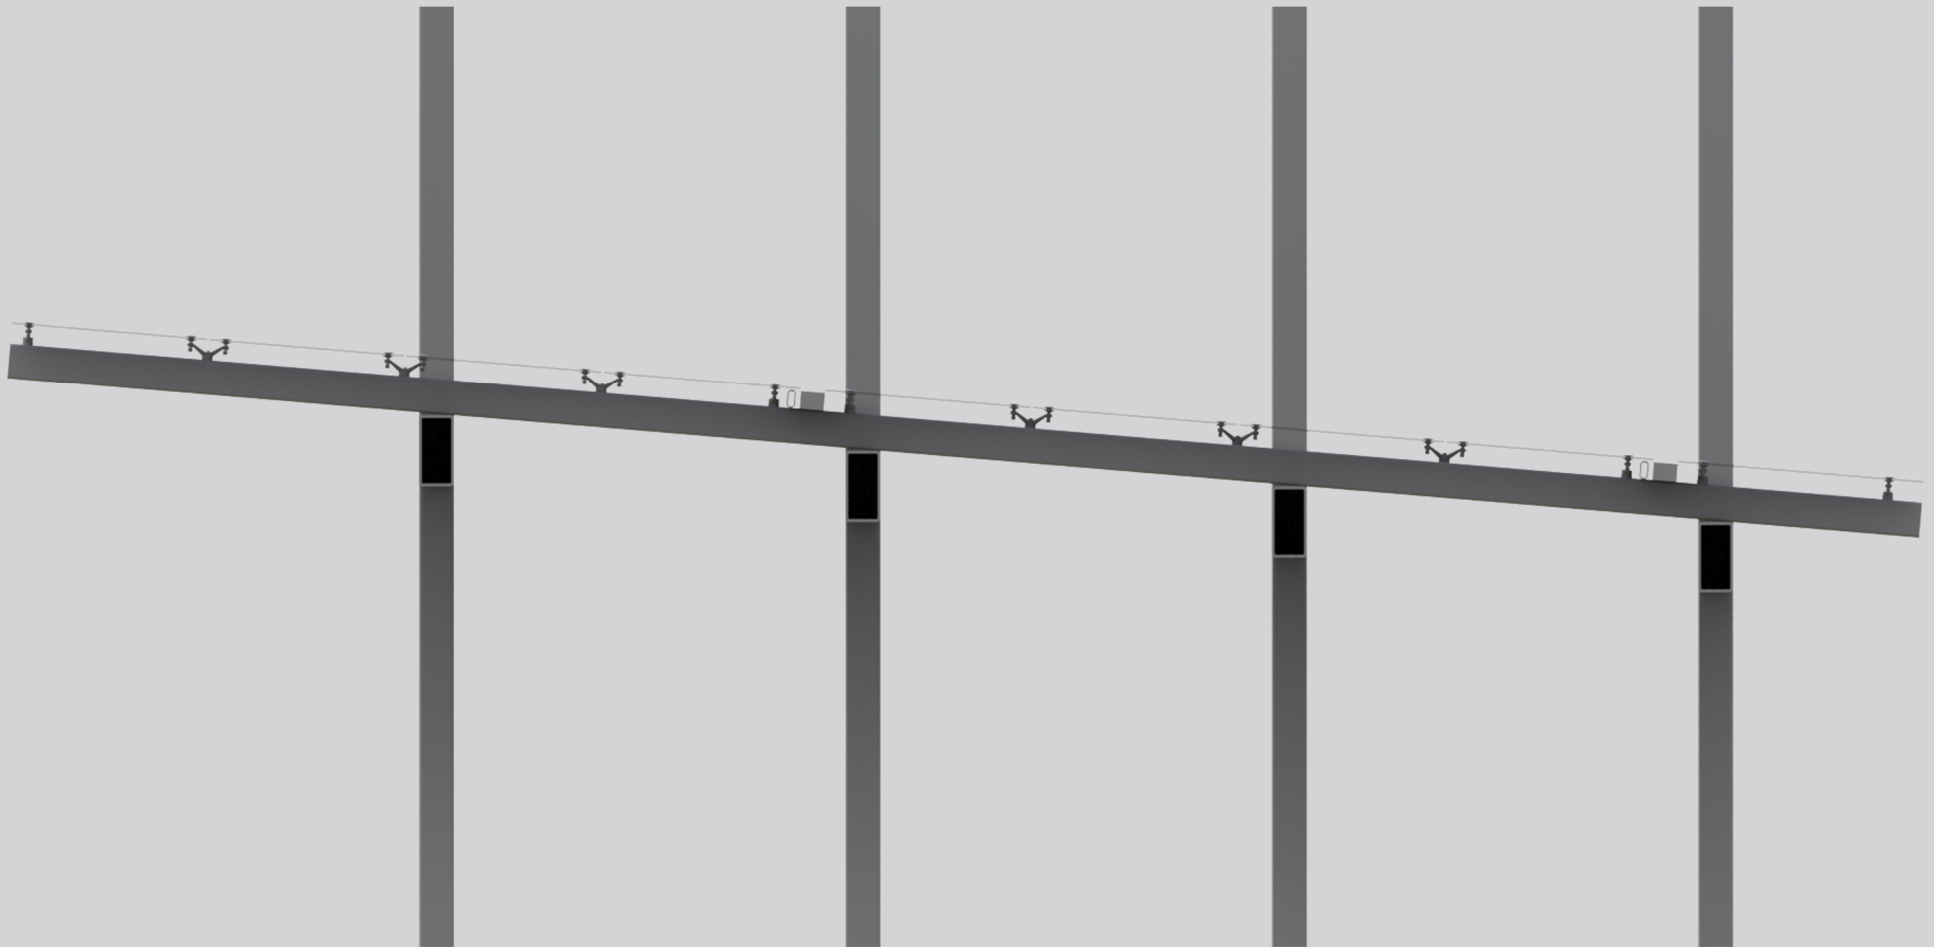

EPCO Architectural Hardware (USA) Inc.
City of Industry, CA 91789
www.epcocorp.com info@epcocorp.com

Structural Point Supported System - GLASS CANOPY

GWSFMA

OVERALL VIEW

www.epcocorp.com

PLAN VIEW

INTERIOR VIEW

www.epcocorp.com

SIDE ELEVATION

FRONT ELEVATION

www.epcocorp.com