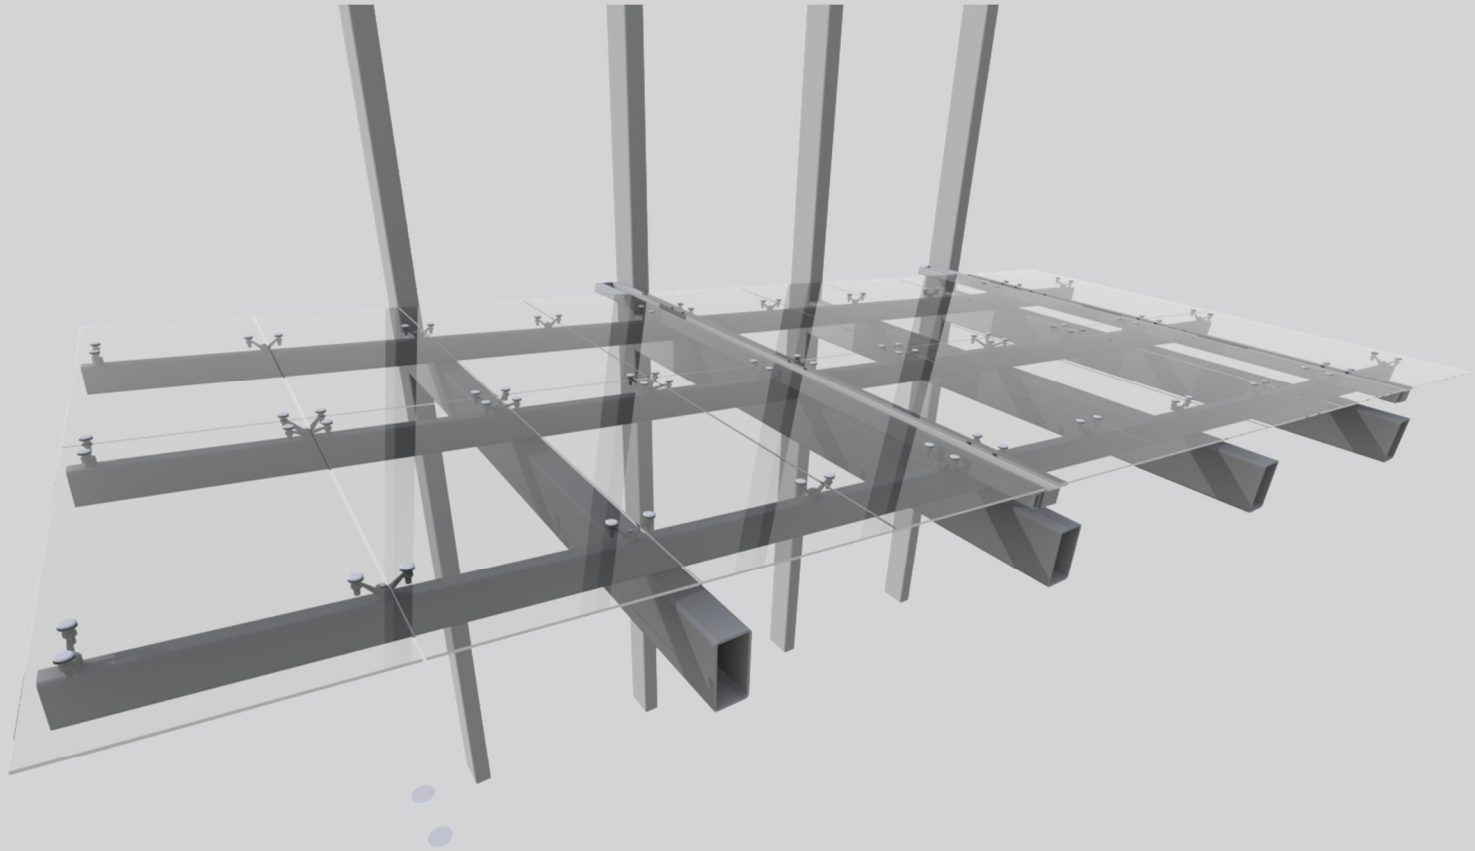

EPCO Architectural Hardware (USA) Inc.
City of Industry, CA 91789
www.epcocorp.com info@epcocorp.com

Structural Point Supported System - GLASS CANOPY

GWSFMA

OVERALL VIEW

www.epcocorp.com

PLAN VIEW

INTERIOR VIEW

www.epcocorp.com

SIDE ELEVATION

FRONT ELEVATION

www.epcocorp.com