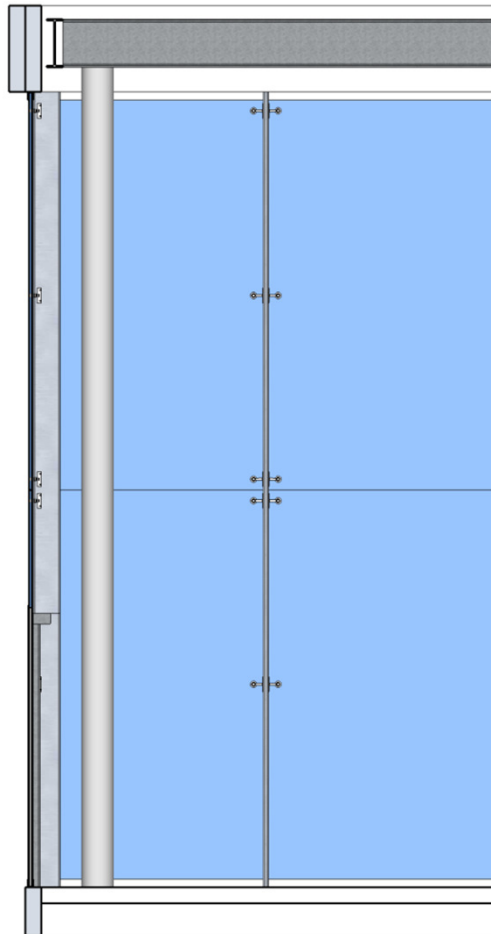

EPCO Architectural Hardware (USA) Inc.
City of Industry, CA 91789
www.epcocorp.com info@epcocorp.com

GWPFPA Point Supported System - GLASS WALL

OFFICE

OVERALL EXTERIOR VIEW

INTERIOR VIEW

DOOR VIEW

www.epcocorp.com

SECTION VIEW

INTERIOR SECTION VIEW