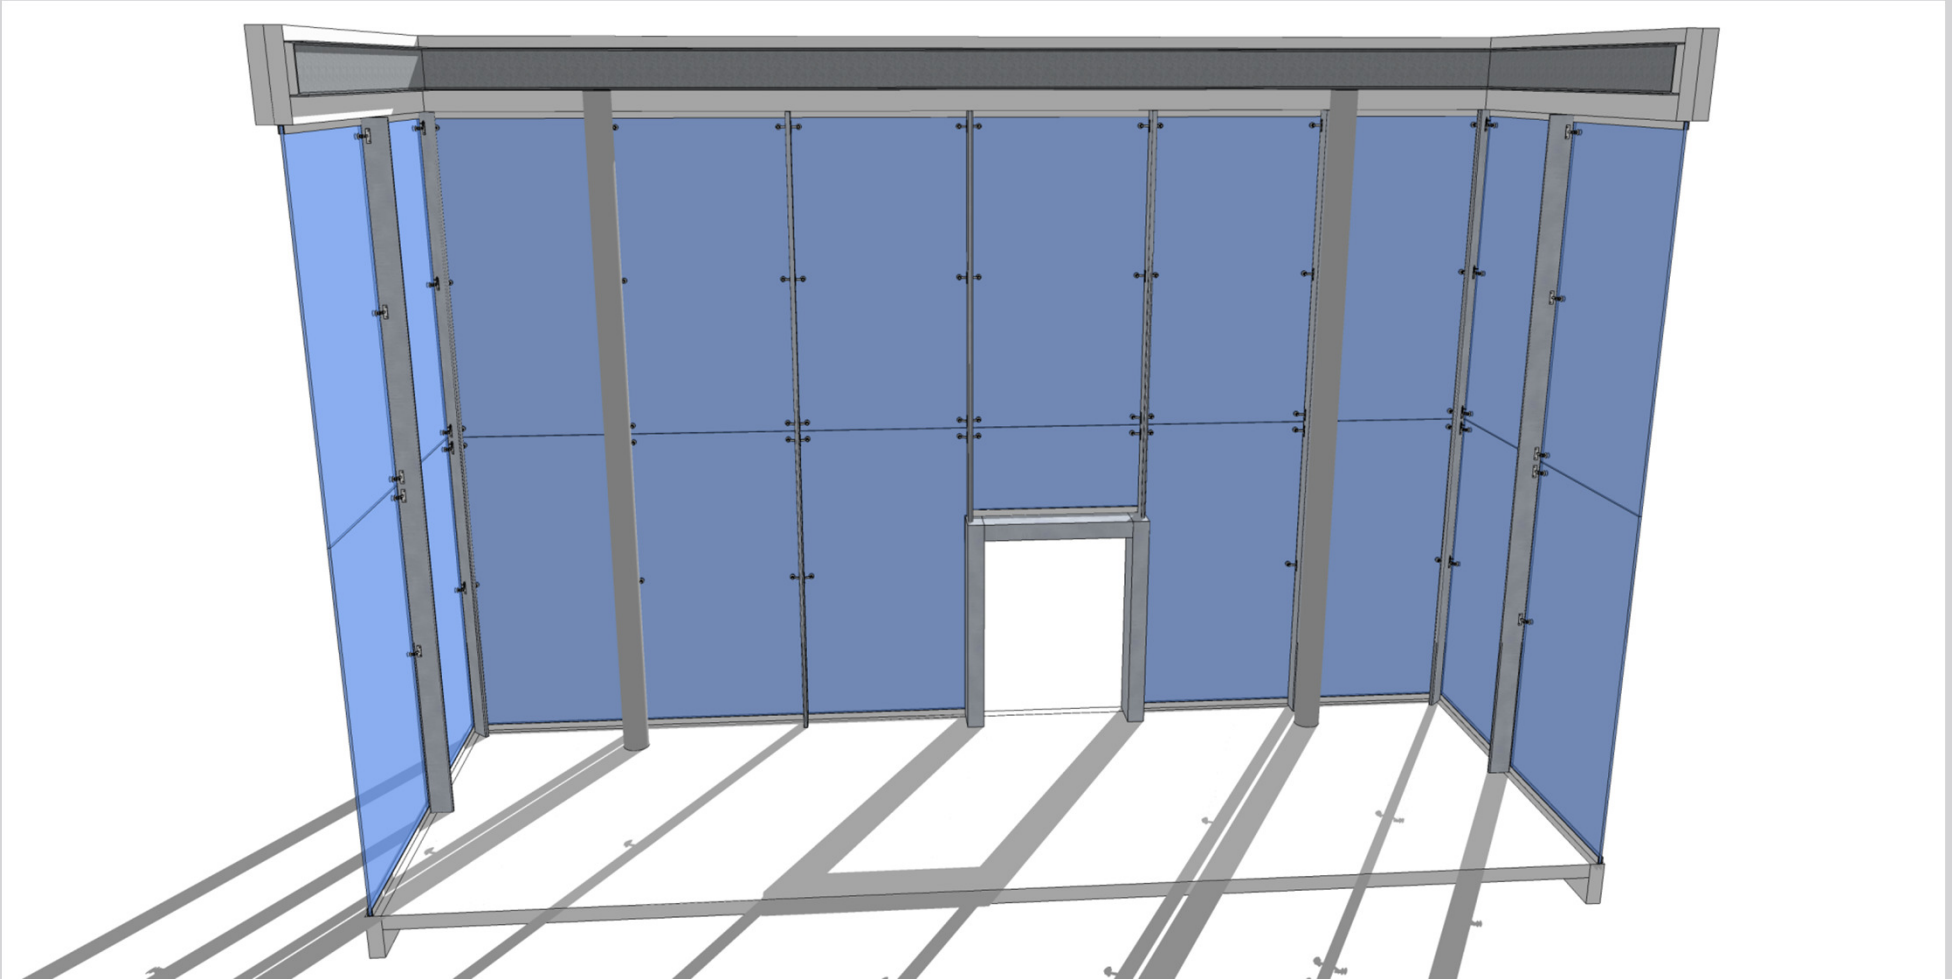

EPCO Architectural Hardware (USA) Inc.
City of Industry, CA 91789
www.epcocorp.com info@epcocorp.com

GWPFPA Point Supported System - GLASS WALL

OFFICE

OVERALL EXTERIOR VIEW

INTERIOR VIEW

DOOR VIEW

www.epcocorp.com

SECTION VIEW

INTERIOR SECTION VIEW